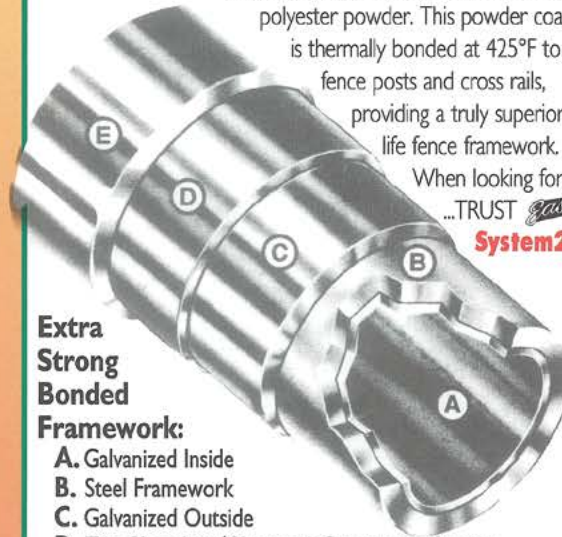

The full color
fence system that's right for
your home

System21™

Combine the safety,
security and value of
chain link with the
durability and beauty of a
maintenance free
Poly-coated fence system.

Protect your children,
pets and property with
Eastern's full-color
System21™ fence.

So durable, it's earned
the **System21™**
12 year warranty.

*Eastern
Fence®*

System21™

The Premium Bonded System that is warranted against cracking, peeling or splitting for 12 full years.

The heart of your **System21™** is the FRAMEWORK... the POSTS and RAILS. The framework is made of high tensile steel for extra strength. This steel framework is galvanized inside and outside with pure zinc for protection from rust, chemicals and weathering.

The **System21™** Framework then enters a six stage chemical conversion preparing the surface for a special polyester powder. This powder coating is thermally bonded at 425°F to the fence posts and cross rails, providing a truly superior long life fence framework.

When looking for fence
...TRUST *Eastern*
System21™.