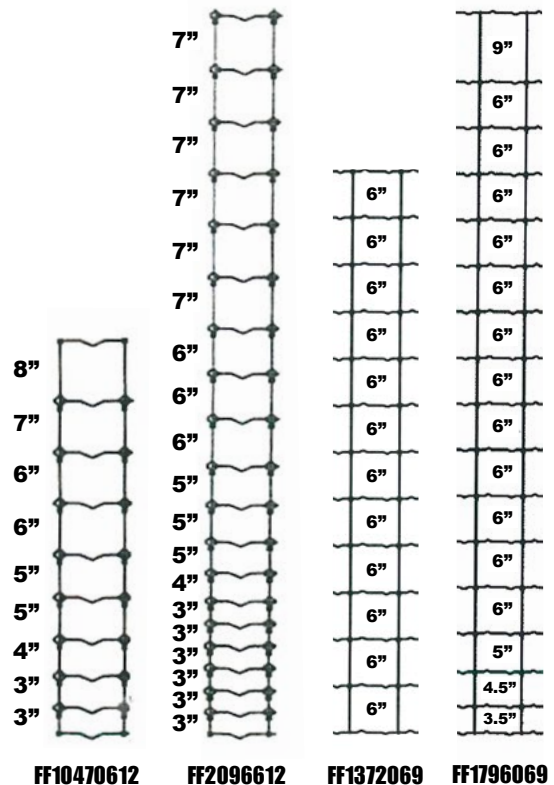

STUDED "T" POST

CODE #	SIZE	EACH
STP72	6'	

50,000 PSI with anchor plate
5 T-Fasteners are furnished with each

F-4

04/05/15

“WHEN IT COMES TO QUALITY, SERVICE AND PRICE, NO ONE DOES IT BETTER”